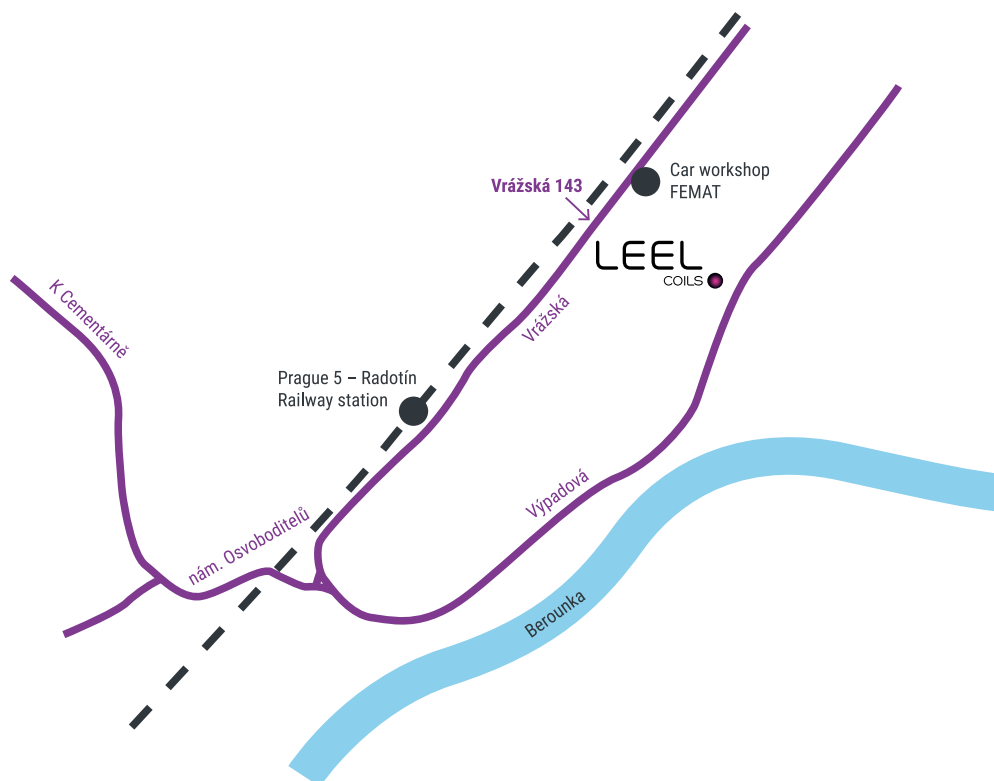

Prague

Czech Republic

Radotín

Prague 5

LEEL COILS EUROPE s.r.o.
Vrážská 143
153 00 Prague 5 – Radotín
Czech Republic

GPS: 49°59'13.722''N; 14°22'15.573''E

LEEL
COILS