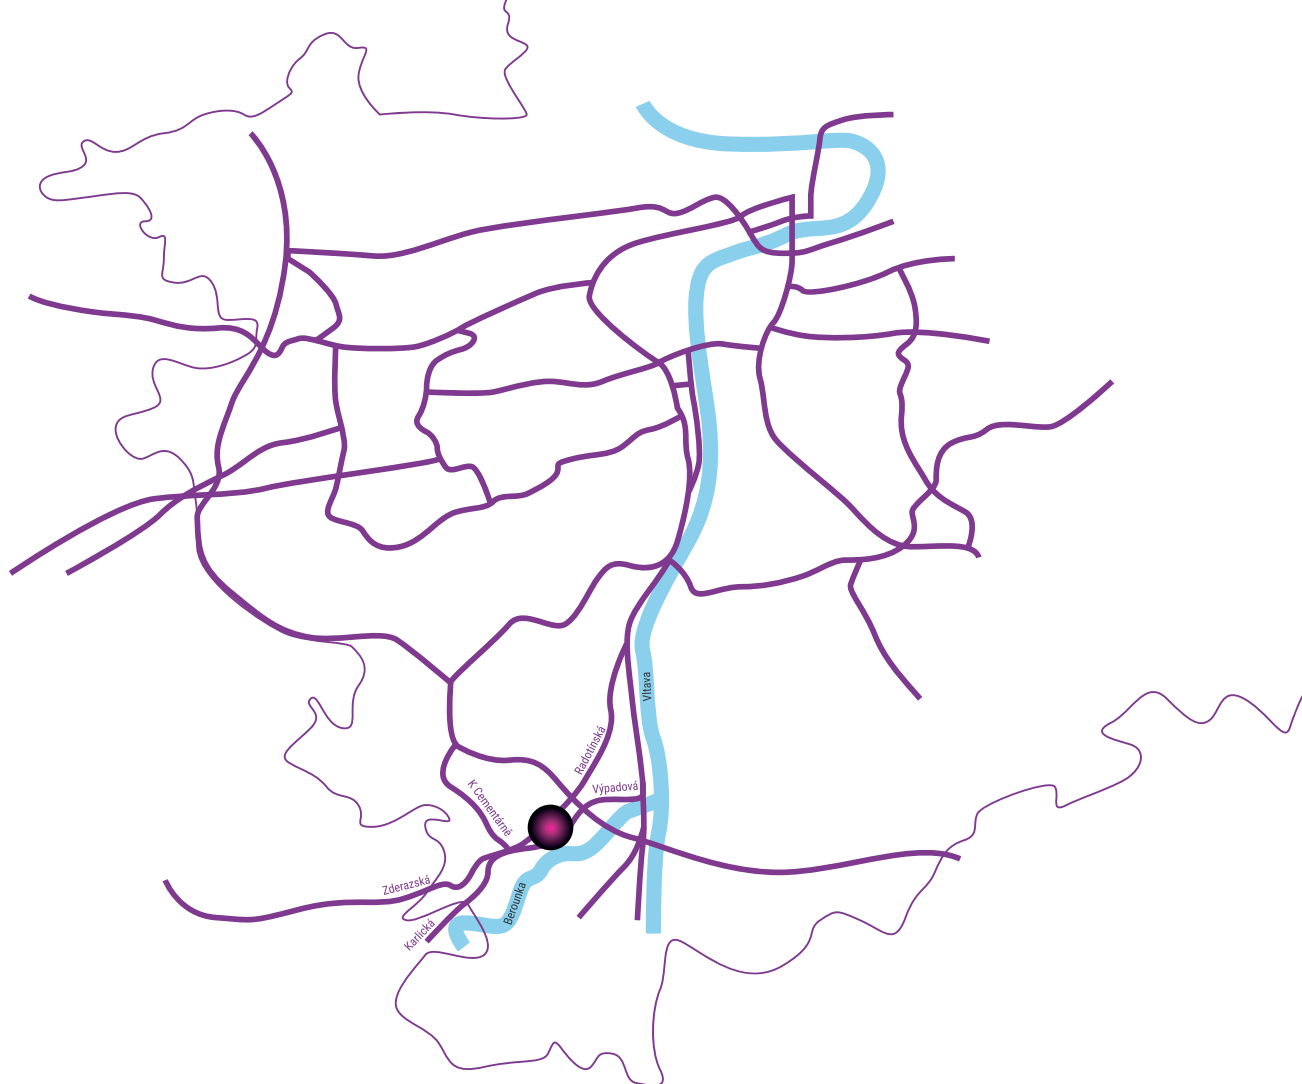

Prague

Czech Republic

Radotín

Prague 5

LEEL COILS EUROPE s.r.o.
Vrážská 143
153 00 Prague 5 – Radotín
Czech Republic

GPS: 49°59'13.722''N; 14°22'15.573''E

LEEL
COILS